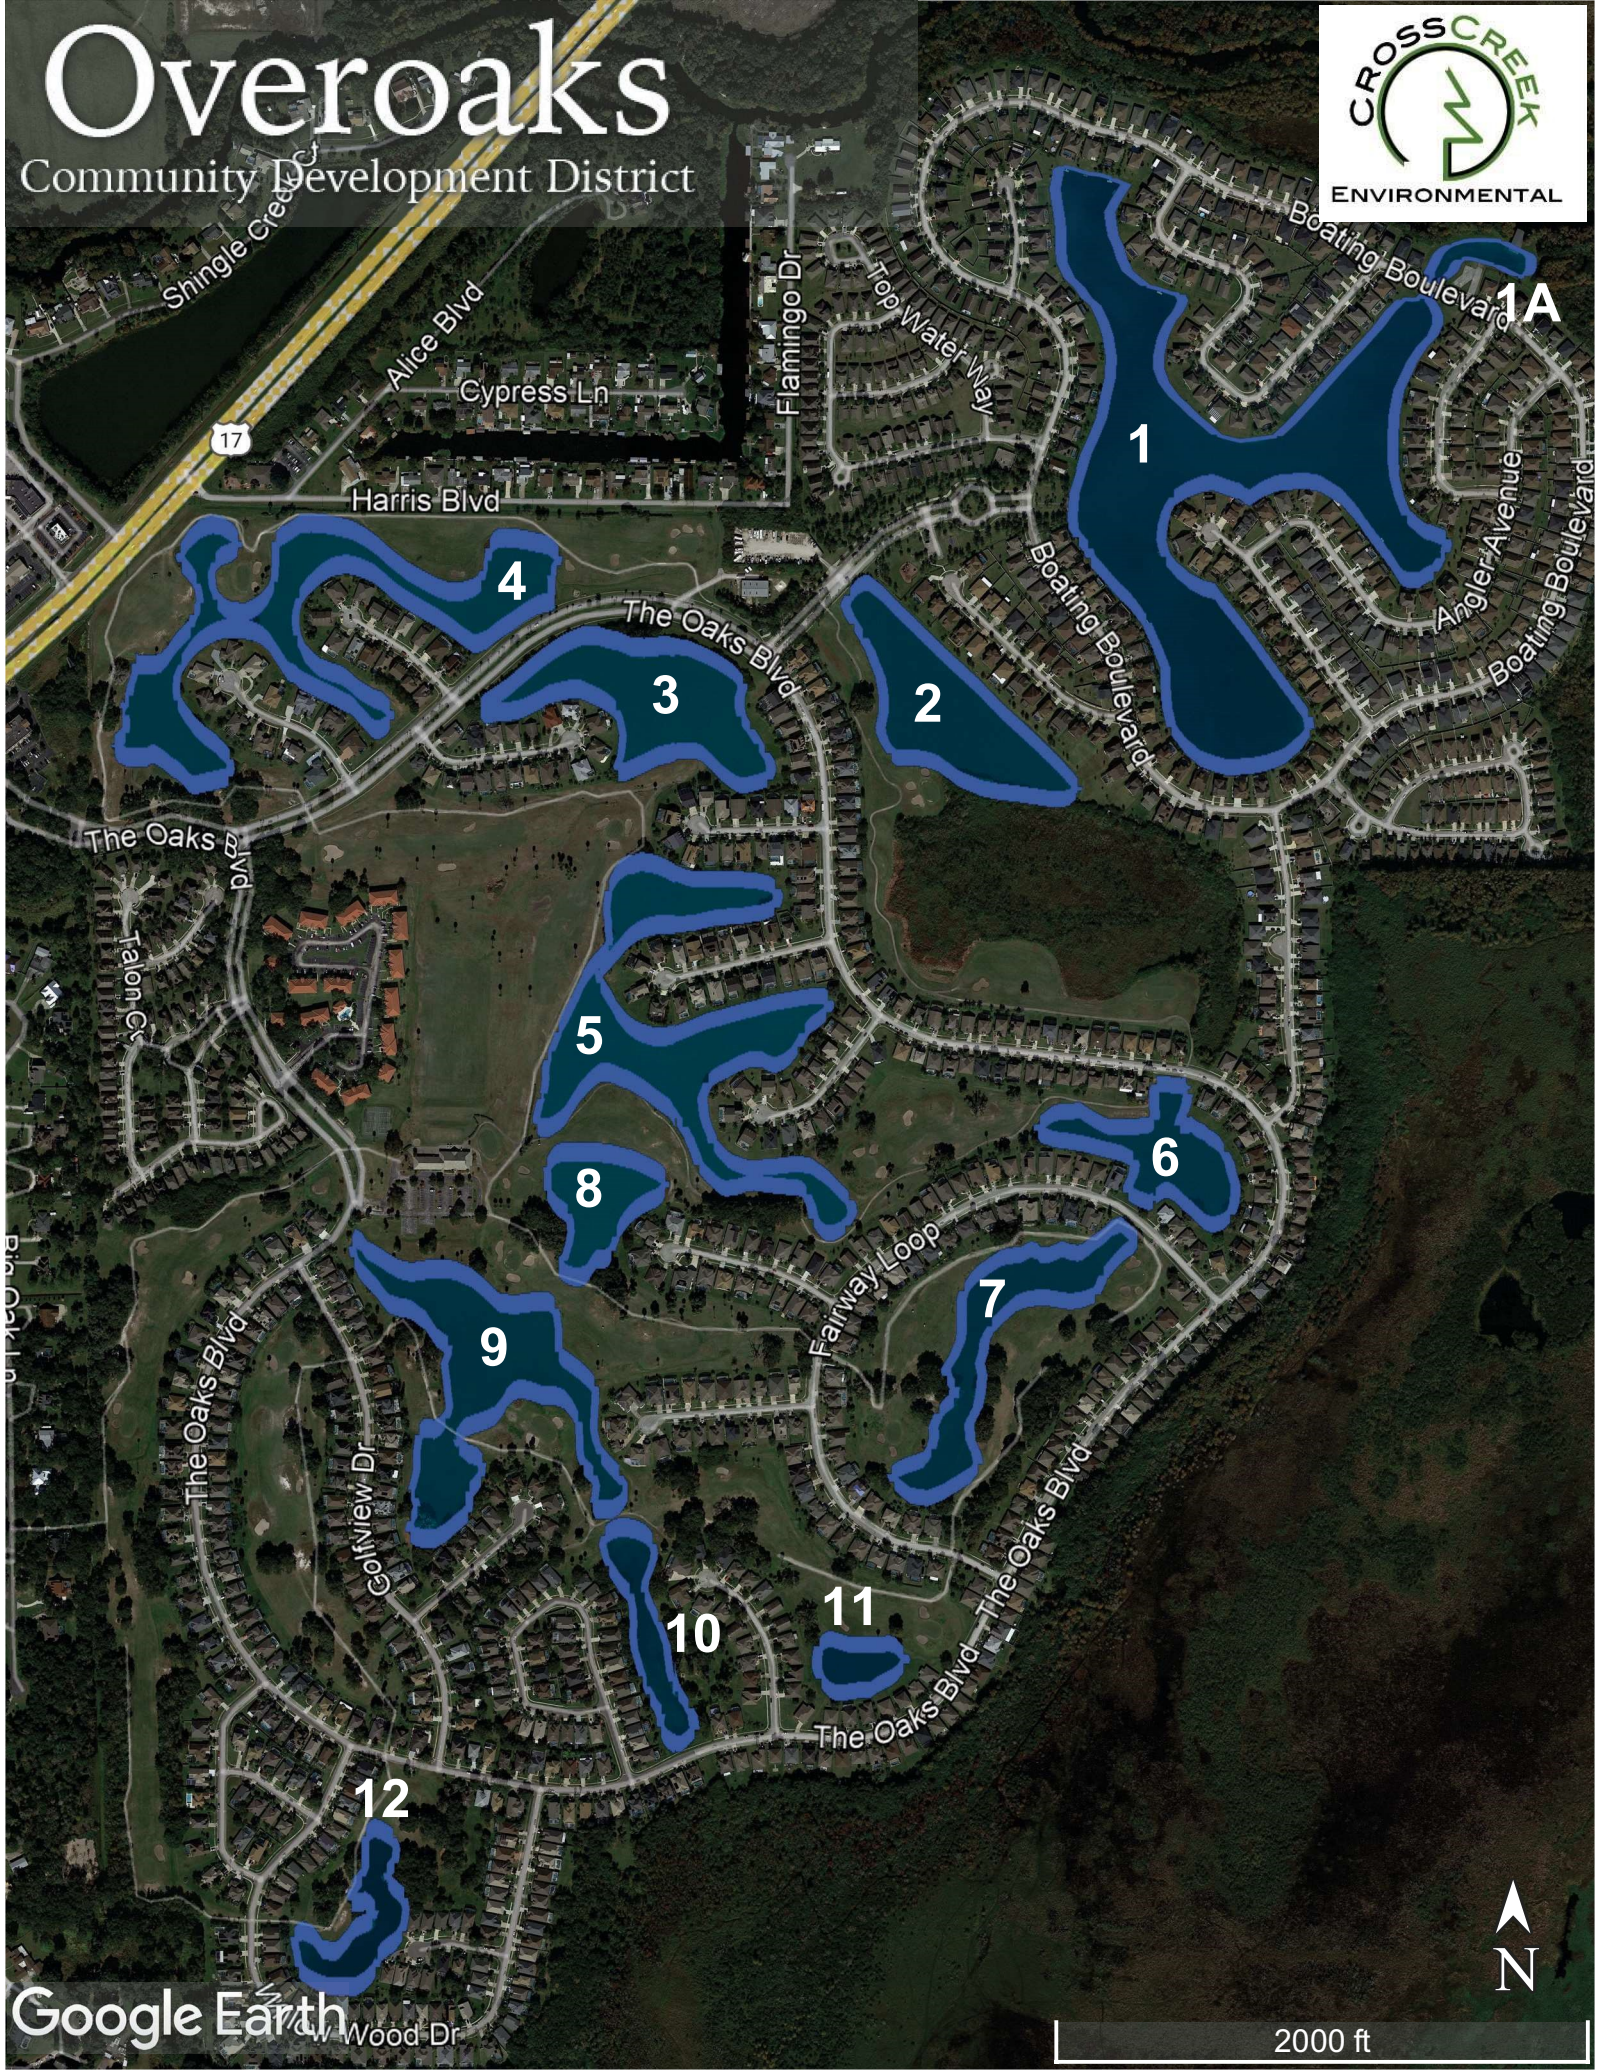

Overoaks

Community Development District

Google Earth

2000 ft